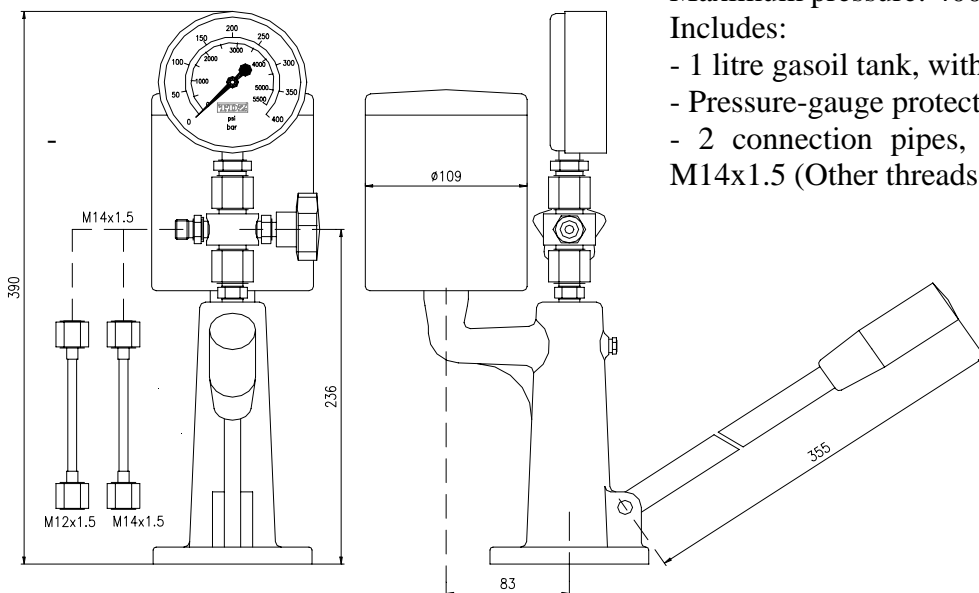

# INJECTOR TESTER

## CI - 10 - 403

Maximum pressure: 400 bar (5700 psi)

Includes:

- 1 litre gasoil tank, with paper filter.
- Pressure-gauge protection device.
- 2 connection pipes, threads M12x1.5 and M14x1.5 (Other threads under order)